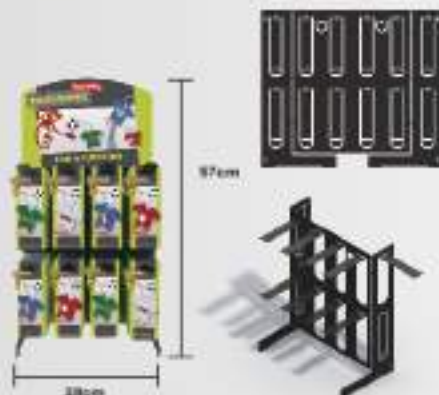

8808 4-Side Counter Display 8

Color: Black
Material: Metal
24 hooks
Rotatable

8810 4-Side Floor Display L

Color: Black
Material: Metal
56 hooks
Rotatable

your unique munkees®

Your own label on one of our products?