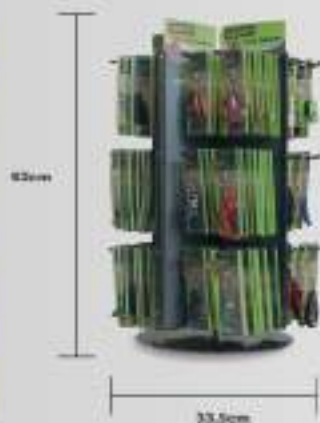

6461 Paracord Keychain
2.4 m

6462 Multi-function Carabiner With Paracord Keychain
1 m

6463 Paracord Bracelet
2.7 m

6468 Paracord Bracelet
2.2 m

6467 Paracord Bracelet
1.8 m

style up your counter

8804 Mini foldable display
8 or 12 hooks
keep flat before using

8808 4-Side Counter Display 8

Color: Black
Material: Metal
24 hooks
Rotatable

8810 4-Side Floor Display L

Color: Black
Material: Metal
56 hooks
Rotatable

your unique munkees®

Your own label on one of our products?