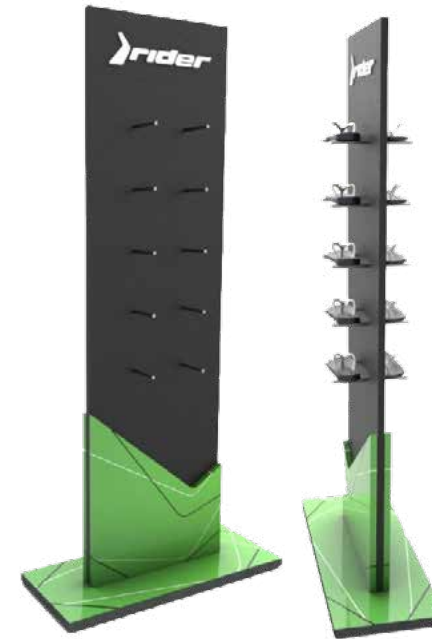

Size Runs

PACK #	MEN'S SIZE RUNS								TOTAL	
	7	8	9	10	11	12	13	14		
01415	1	2	2	3	2	1	1	-	=	12
02105	1	2	3	3	2	1	-	-	=	12
33036	-	1	2	3	2	2	1	1	=	12
33038	1	1	2	2	2	2	1	1	=	12
02547	2	2	3	2	2	1			=	12
02543	2	3	3	2	2	-			=	12

PACK #	MEN'S SIZE RUNS				TOTAL
	7	8.9	10.11	12	
01614	3	5	3	1	= 12
02034	2	3	5	2	= 12

PACK #	WOMEN'S SIZE RUNS							TOTAL
	5	6	7	8	9	10	11	
02064	1	2	3	3	2	1	=	12
02065	1	3	3	3	2	-	=	12
09073	1	2	3	2	2	2	-	= 12
09266	1	2	2	2	2	2	1	= 12

Pop Material

197068 - TOTEM RIDER

CAPACITY - 10
DIMENSIONS - 140 x 50 x 38
MATERIAL - MDF + METAL